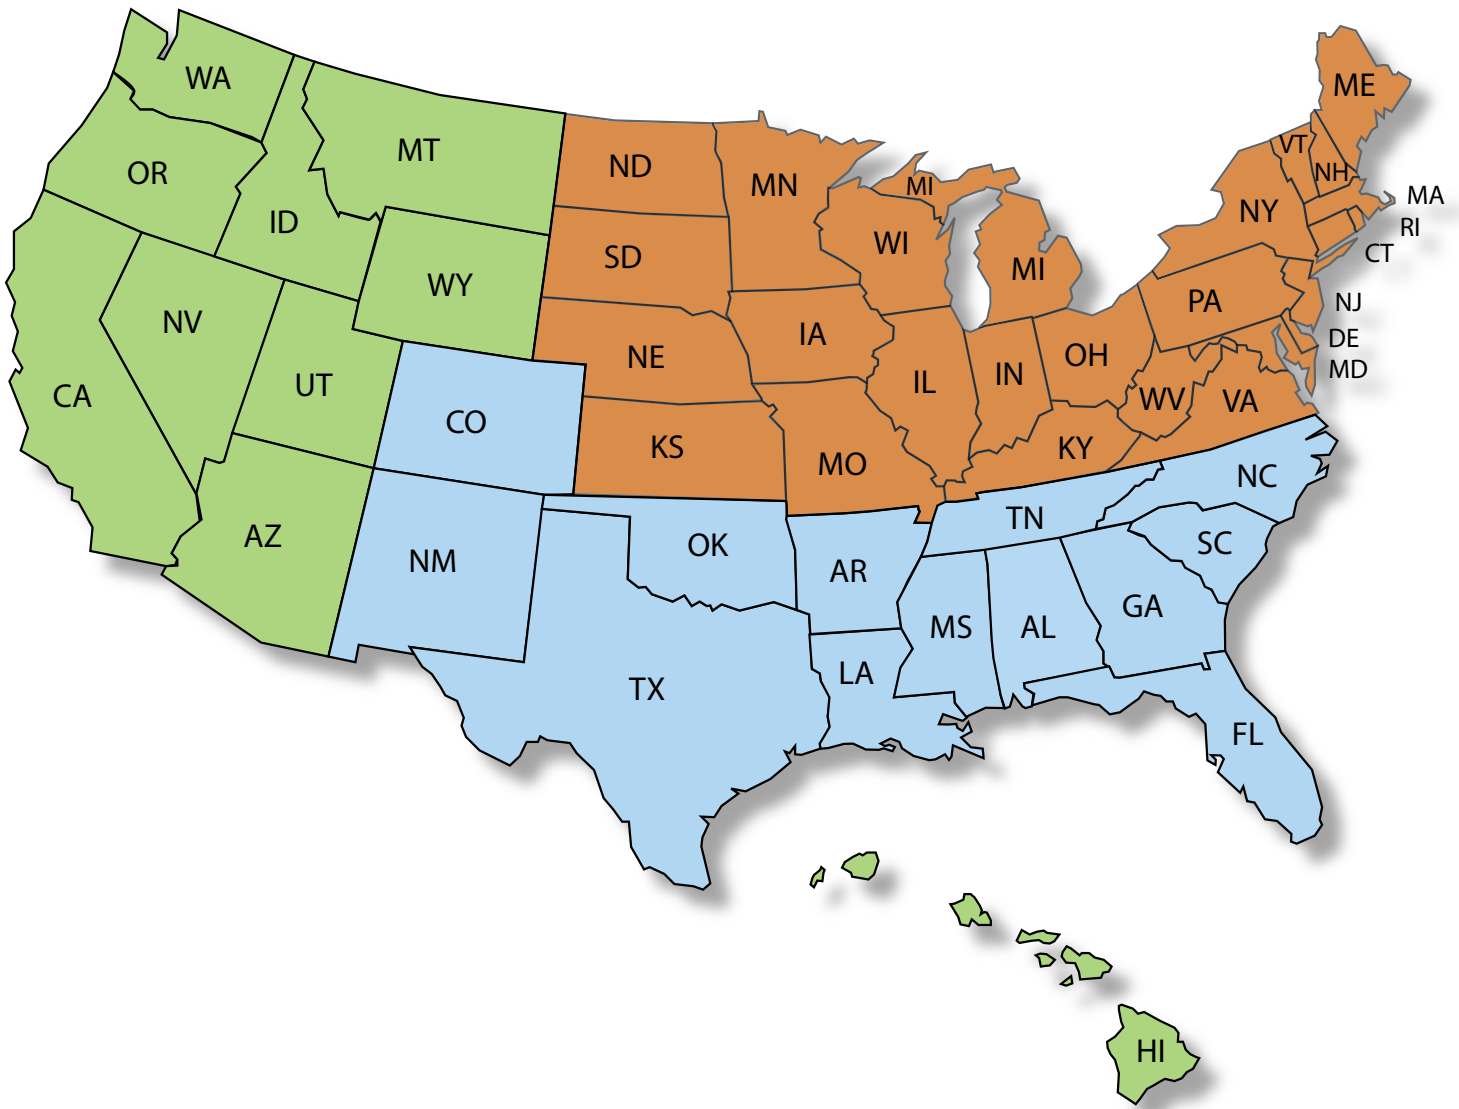

Territory Map for MPF Regional Vice Presidents

Eric Kuhns

*Regional Vice President
Western Region
925.235.1015*

Jon Cravens

*Regional Vice President
Southern Region
925.235.1047*

Charles Barry

*Regional Vice President
Northern Region
925.235.1041*